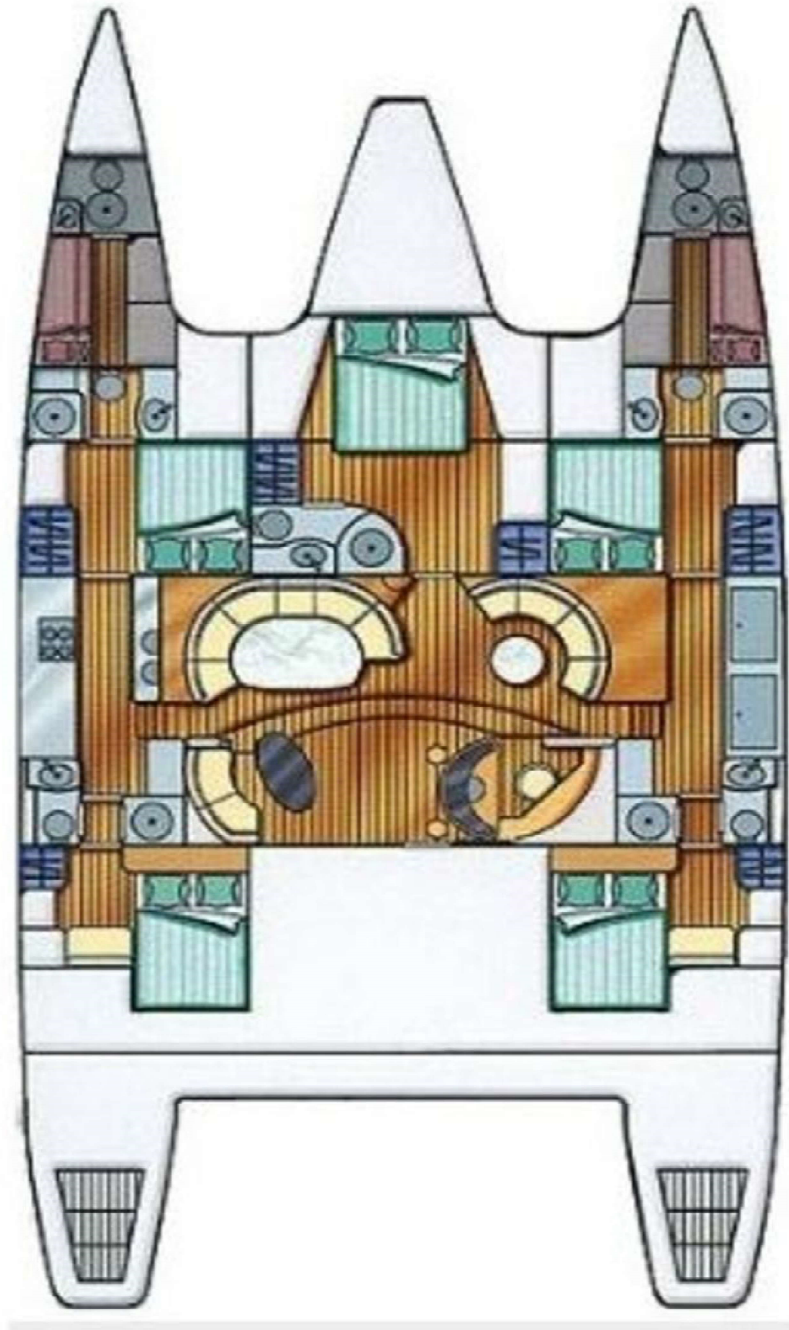

BEAM: **10.5**
 NUMBER OF CREW: **4**
 BUILDER: **Jeantot Marine**
 MODEL: **Privilege 65**
 DRAFT: **1.8**

LOCATION: **British Virgin Island**

Sagittarius Description

Sagittarius is one of the largest Privilege built and in 2012 had been totally refitted and now provide for a new Spectra sail plan with "square top" mainsail.

The yacht has a very big master cabin and 4 double guest cabins, each with private head with shower.

Crew of 3 including Captain, sailor and hostess/cook sleeps in separate quarter.